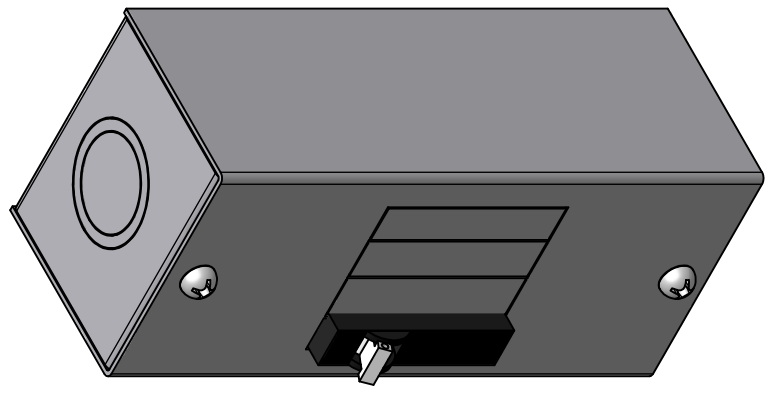

Notes: 18 gauge steel indoor enclosure gray powdercoating
 3/4 & 1" knockouts each end
 Din rail for up to four MNEPV breakers
 Limit breaker quantity to two when using 6AWG wire
 Left hand breaker position knocked out standard

DRAWN Robin Gudgel	6/11/2008	MidNite Solar
CHECKED		
QA		TITLE
MFG		Baby Box
APPROVED		
		DWG NO
		babybox
		SCALE
		SIZE
		C
		REV
		new
		SHEET
		OF
		1