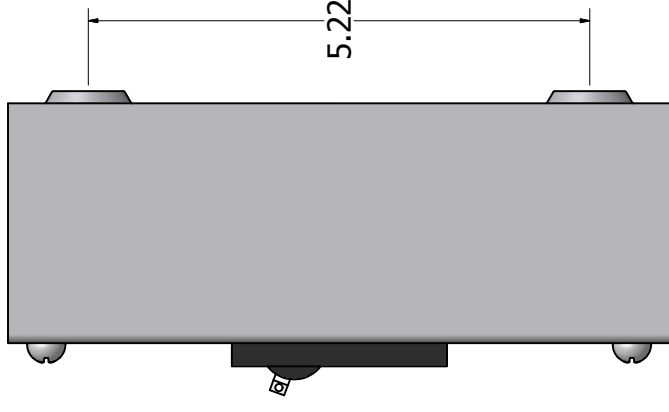

Notes: 18 gauge steel indoor enclosure gray powdercoating
 3/4 & 1" knockouts each end
 Din rail for up to four MNEPV breakers
 Limit breaker quantity to two when using 6AWG wire
 Left hand breaker position knocked out standard

DRAWN Robin Gudgel	6/11/2008	MidNite Solar
CHECKED		
QA		TITLE
MFG		Baby Box
APPROVED		
		DWG NO
		babybox
		SCALE
		SIZE
		C
		REV
		new
		SHEET
		OF
		1