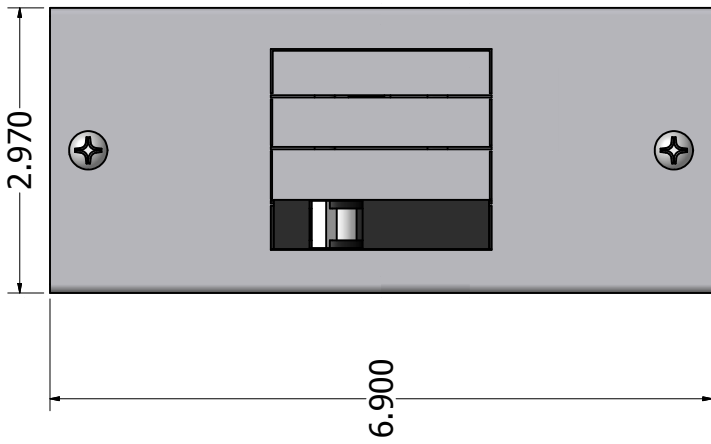

Notes: 18 gauge steel indoor enclosure gray powdercoating
 3/4 & 1" knockouts each end
 Din rail for up to four MNEPV breakers
 Limit breaker quantity to two when using 6AWG wire
 Left hand breaker position knocked out standard

DRAWN Robin Gudgel	6/11/2008	MidNite Solar
CHECKED		
QA		TITLE
MFG		Baby Box
APPROVED		
		DWG NO
		babybox
		SCALE
		SIZE
		C
		REV
		new
		SHEET
		OF
		1