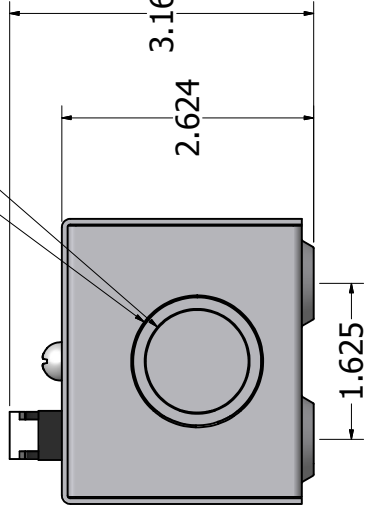

Notes: 18 gauge steel indoor enclosure gray powdercoating
 3/4 & 1" knockouts each end
 Din rail for up to four MNEPV breakers
 Limit breaker quantity to two when using 6AWG wire
 Left hand breaker position knocked out standard

DRAWN Robin Gudgel	6/11/2008	MidNite Solar
CHECKED		
QA		TITLE
MFG		Baby Box
APPROVED		
		DWG NO
		babybox
		SCALE
		SIZE
		C
		REV
		new
		SHEET
		OF
		1