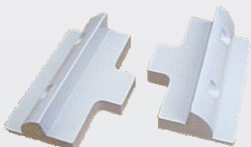

SLB Series ABS Marine / RV Panel Mounts

Universal Solar Panel Mount System for Flat Surface Mounting

- Can be safely bonded to the surface removing the need to drill holes!
- Universal and can be used with any aluminum frame panel without any modification!
- Panels are automatically mounted with adequate ventilation for optimal performance!
- All kits are boxed for easy shipping!

The SLB Series ABS panel mounts are specifically designed for marine and RV applications. These mounts are available in either black or white for an aesthetic appearance while providing a solid mounting solution for boats, caravans, RV's and other vehicles.

Product Specification

Corner Mount Kit (4 Corner Mounts Per Kit)

SLB -0115 Black

SLB -0117 White

Side Mount Kit (2 Side Mounts Per Kit)

SLB -0116 Black

SLB -0118 White