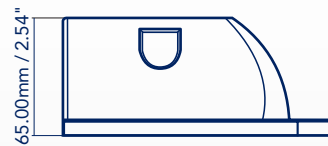

Product Specification

Corner Mount Kit (4 Corner Mounts Per Kit)

SLB -0115 Black

SLB -0117 White

Side Mount Kit (2 Side Mounts Per Kit)

SLB -0116 Black

SLB -0118 White