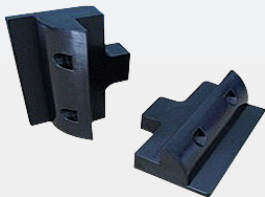

SLB Series ABS Marine / RV Panel Mounts

Universal Solar Panel Mount System for Flat Surface Mounting

- Can be safely bonded to the surface removing the need to drill holes!
- Universal and can be used with any aluminum frame panel without any modification!
- Panels are automatically mounted with adequate ventilation for optimal performance!
- All kits are boxed for easy shipping!

The SLB Series ABS panel mounts are specifically designed for marine and RV applications. These mounts are available in either black or white for an aesthetic appearance while providing a solid mounting solution for boats, caravans, RV's and other vehicles.

Product Specification

Corner Mount Kit (4 Corner Mounts Per Kit)

SLB -0115 Black

SLB -0117 White

Side Mount Kit (2 Side Mounts Per Kit)

SLB -0116 Black

SLB -0118 White