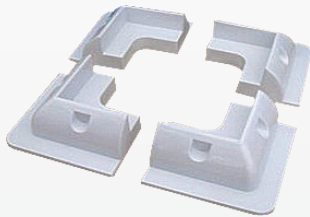

SLB Series ABS Marine / RV Panel Mounts

Universal Solar Panel Mount System for Flat Surface Mounting

- Can be safely bonded to the surface removing the need to drill holes!
- Universal and can be used with any aluminum frame panel without any modification!
- Panels are automatically mounted with adequate ventilation for optimal performance!
- All kits are boxed for easy shipping!

The SLB Series ABS panel mounts are specifically designed for marine and RV applications. These mounts are available in either black or white for an aesthetic appearance while providing a solid mounting solution for boats, caravans, RV's and other vehicles.

Product Specification

Corner Mount Kit (4 Corner Mounts Per Kit)

SLB -0115 Black

SLB -0117 White

Side Mount Kit (2 Side Mounts Per Kit)

SLB -0116 Black

SLB -0118 White