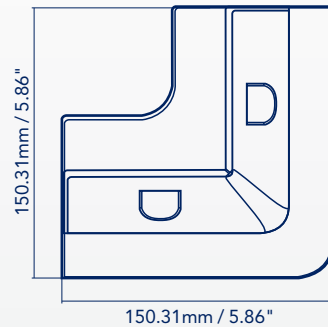

Product Specification

Corner Mount Kit (4 Corner Mounts Per Kit)

SLB -0115 Black

SLB -0117 White

Side Mount Kit (2 Side Mounts Per Kit)

SLB -0116 Black

SLB -0118 White