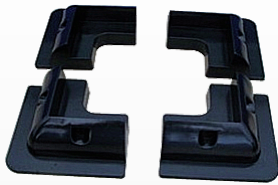

SLB Series ABS Marine / RV Panel Mounts

Universal Solar Panel Mount System for Flat Surface Mounting

- Can be safely bonded to the surface removing the need to drill holes!
- Universal and can be used with any aluminum frame panel without any modification!
- Panels are automatically mounted with adequate ventilation for optimal performance!
- All kits are boxed for easy shipping!

The SLB Series ABS panel mounts are specifically designed for marine and RV applications. These mounts are available in either black or white for an aesthetic appearance while providing a solid mounting solution for boats, caravans, RV's and other vehicles.

Product Specification

Corner Mount Kit (4 Corner Mounts Per Kit)

SLB -0115 Black

SLB -0117 White

Side Mount Kit (2 Side Mounts Per Kit)

SLB -0116 Black

SLB -0118 White