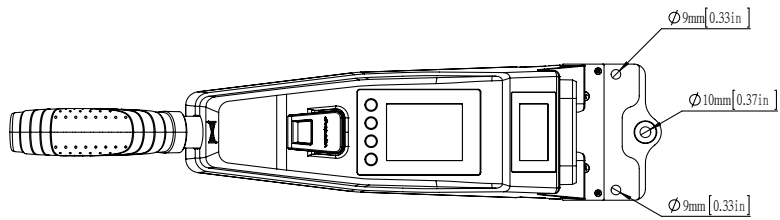

ePropulsion Navy 3.0 / Tiller Control		
Model	Order Info	Length (mm / inch)
Navy 3.0 Long	N3-0000-L0	1181 / 46.51
Navy 3.0 Short	N3-0000-S0	1056 / 41.57
Navy Tiller	N6TH0000	-
Release Date: 2018.10.24		Version: 2.0

ePropulsion Navy Tiller		
Order Info: NETH0000	Release Date: 2018.10.24	Version: 2.0