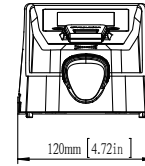

ePropulsion Navy 3.0 / Tiller Control		
Model	Order Info	Length (mm / inch)
Navy 3.0 Long	N3-0000-L0	1181 / 46.51
Navy 3.0 Short	N3-0000-S0	1056 / 41.57
Navy Tiller	N6TH0000	-
Release Date: 2018.10.24		Version: 2.0