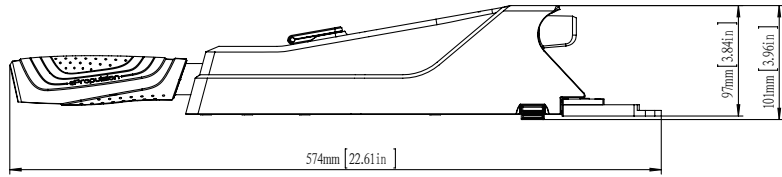

ePropulsion Navy 3.0 / Tiller Control		
Model	Order Info	Length (mm / inch)
Navy 3.0 Long	N3-0000-L0	1181 / 46.51
Navy 3.0 Short	N3-0000-S0	1056 / 41.57
Navy Tiller	N6TH0000	-
Release Date: 2018.10.24		Version: 2.0